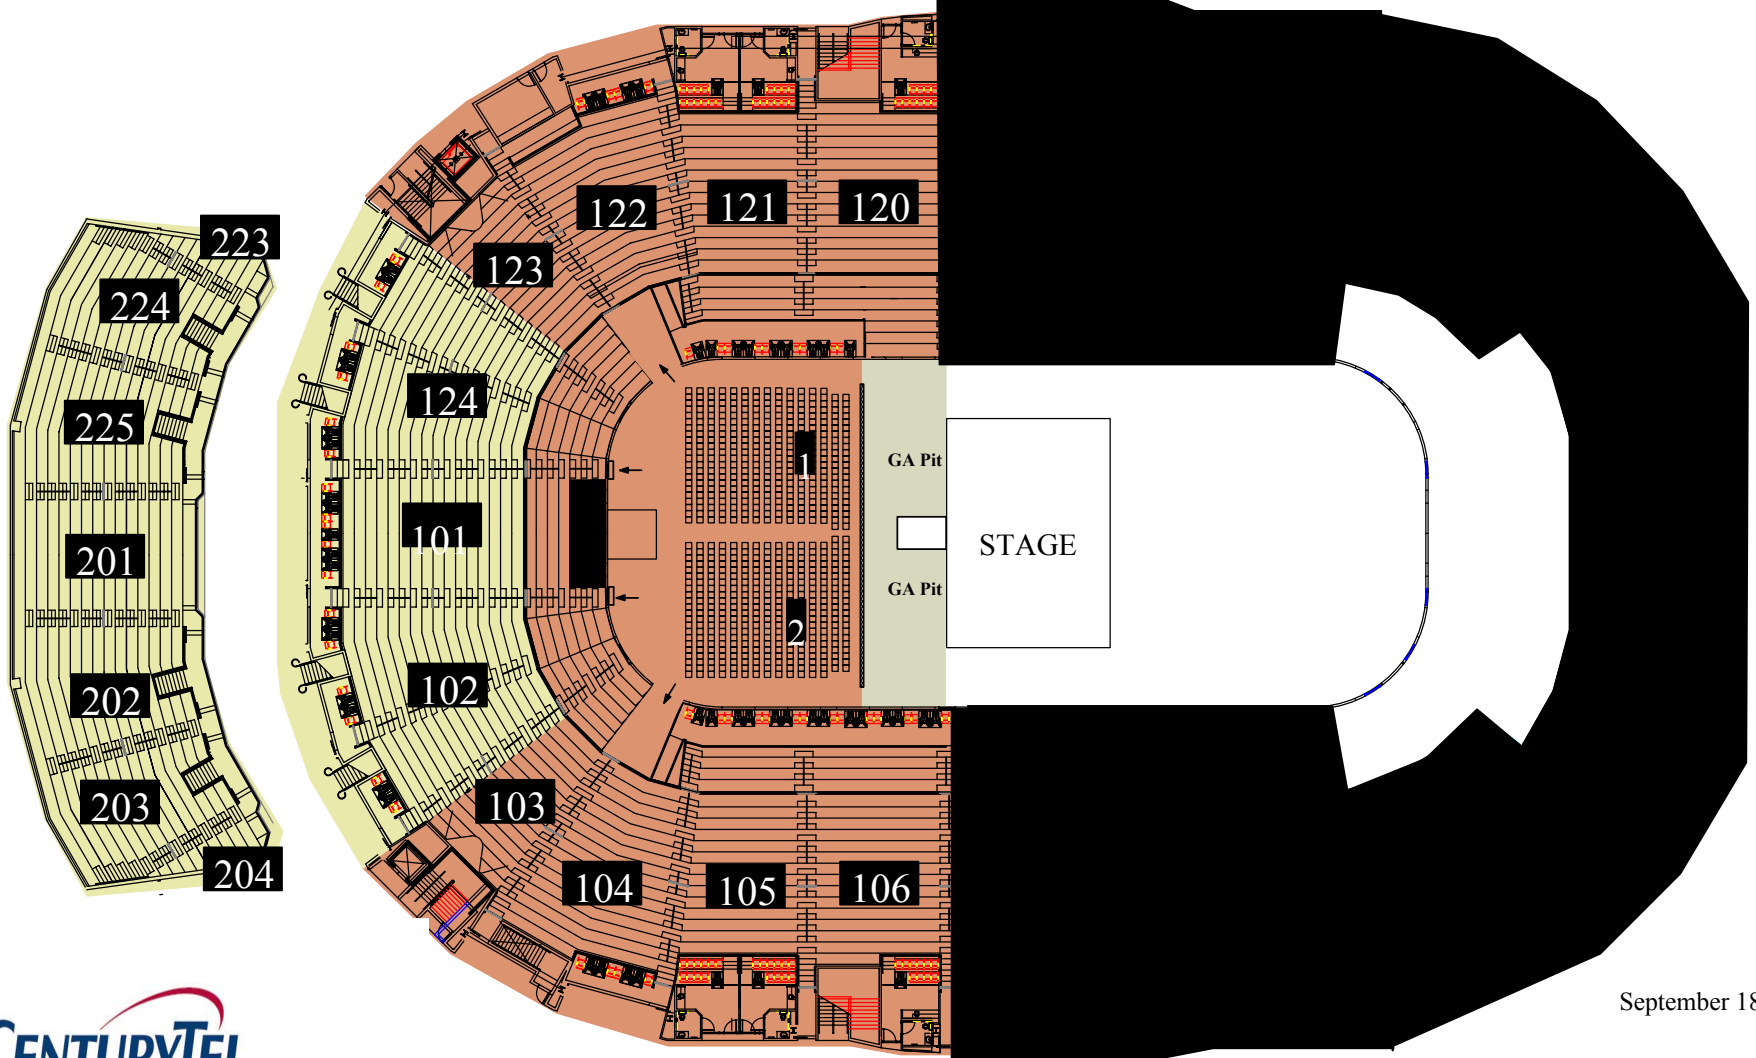

Jason Aldean  
November 13, 2009  
7:00 PM

Ticket Prices

- P1 \$34.25
- P2 \$29.25
- P3 \$24.25

September 18, 2009

\*Seating diagram subject to change without notice.