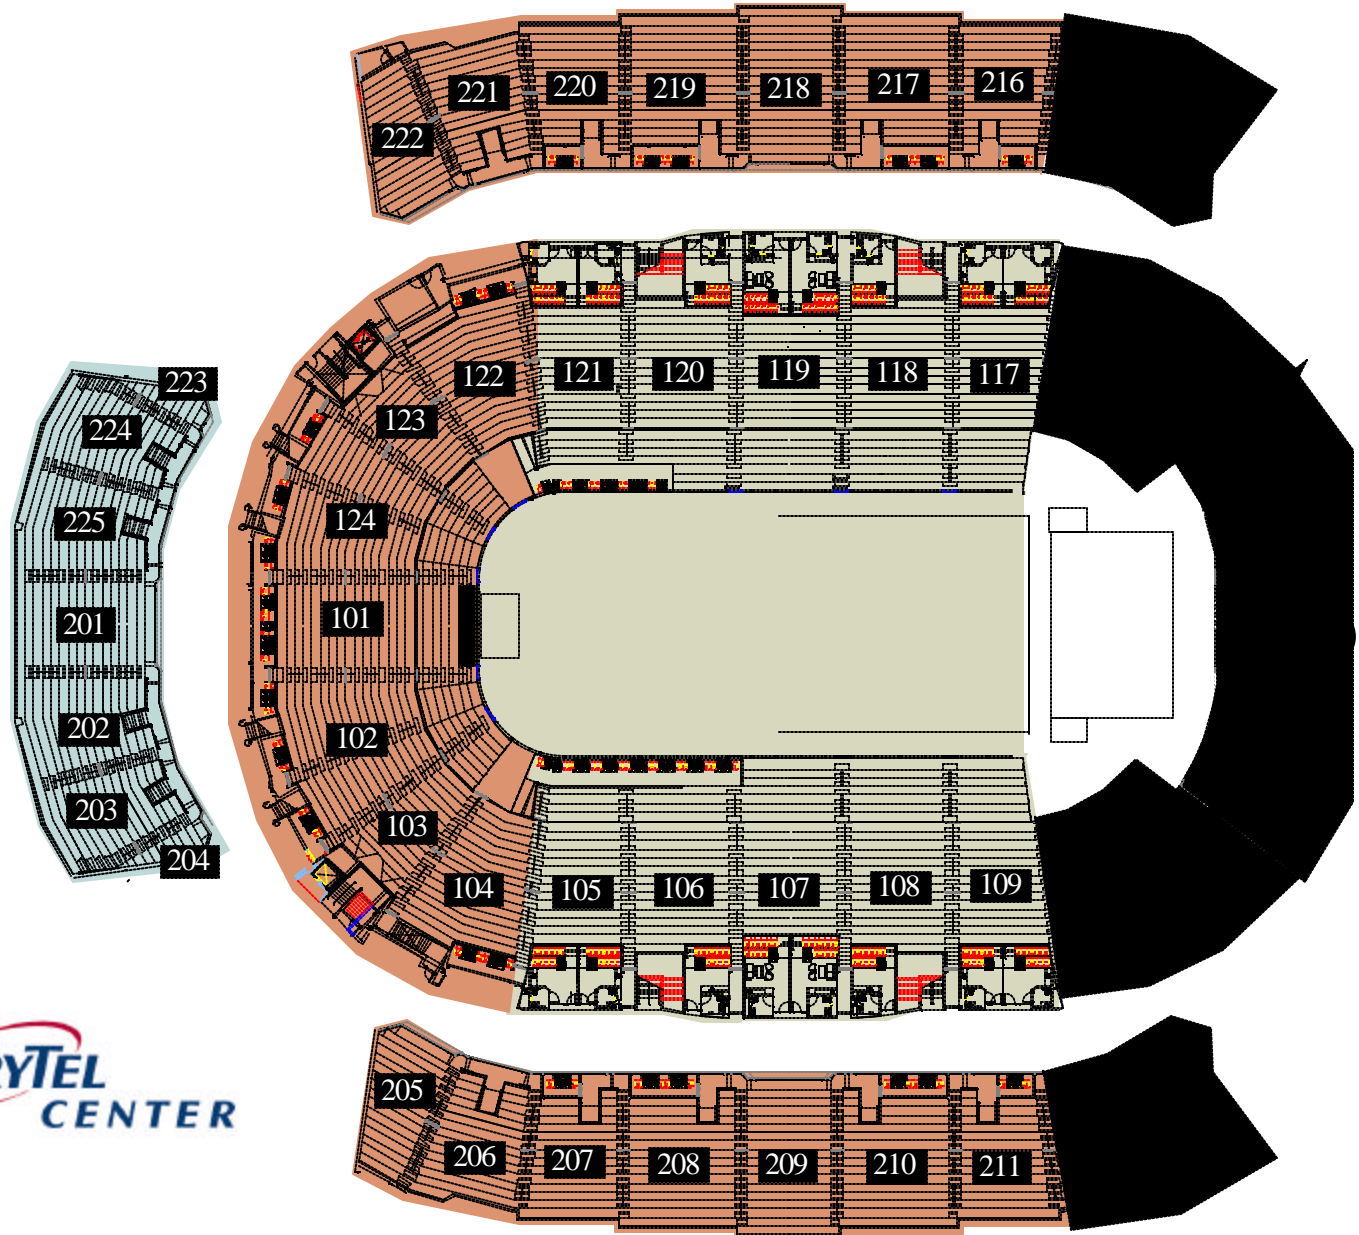

Nickelback

Monday, April 13, 2009

7:00 PM

Ticket Prices

P1	\$66.50
P2	\$56.50
P3	\$46.50

CENTURYTEL
CENTER

*Seating diagram subject to change without notice.