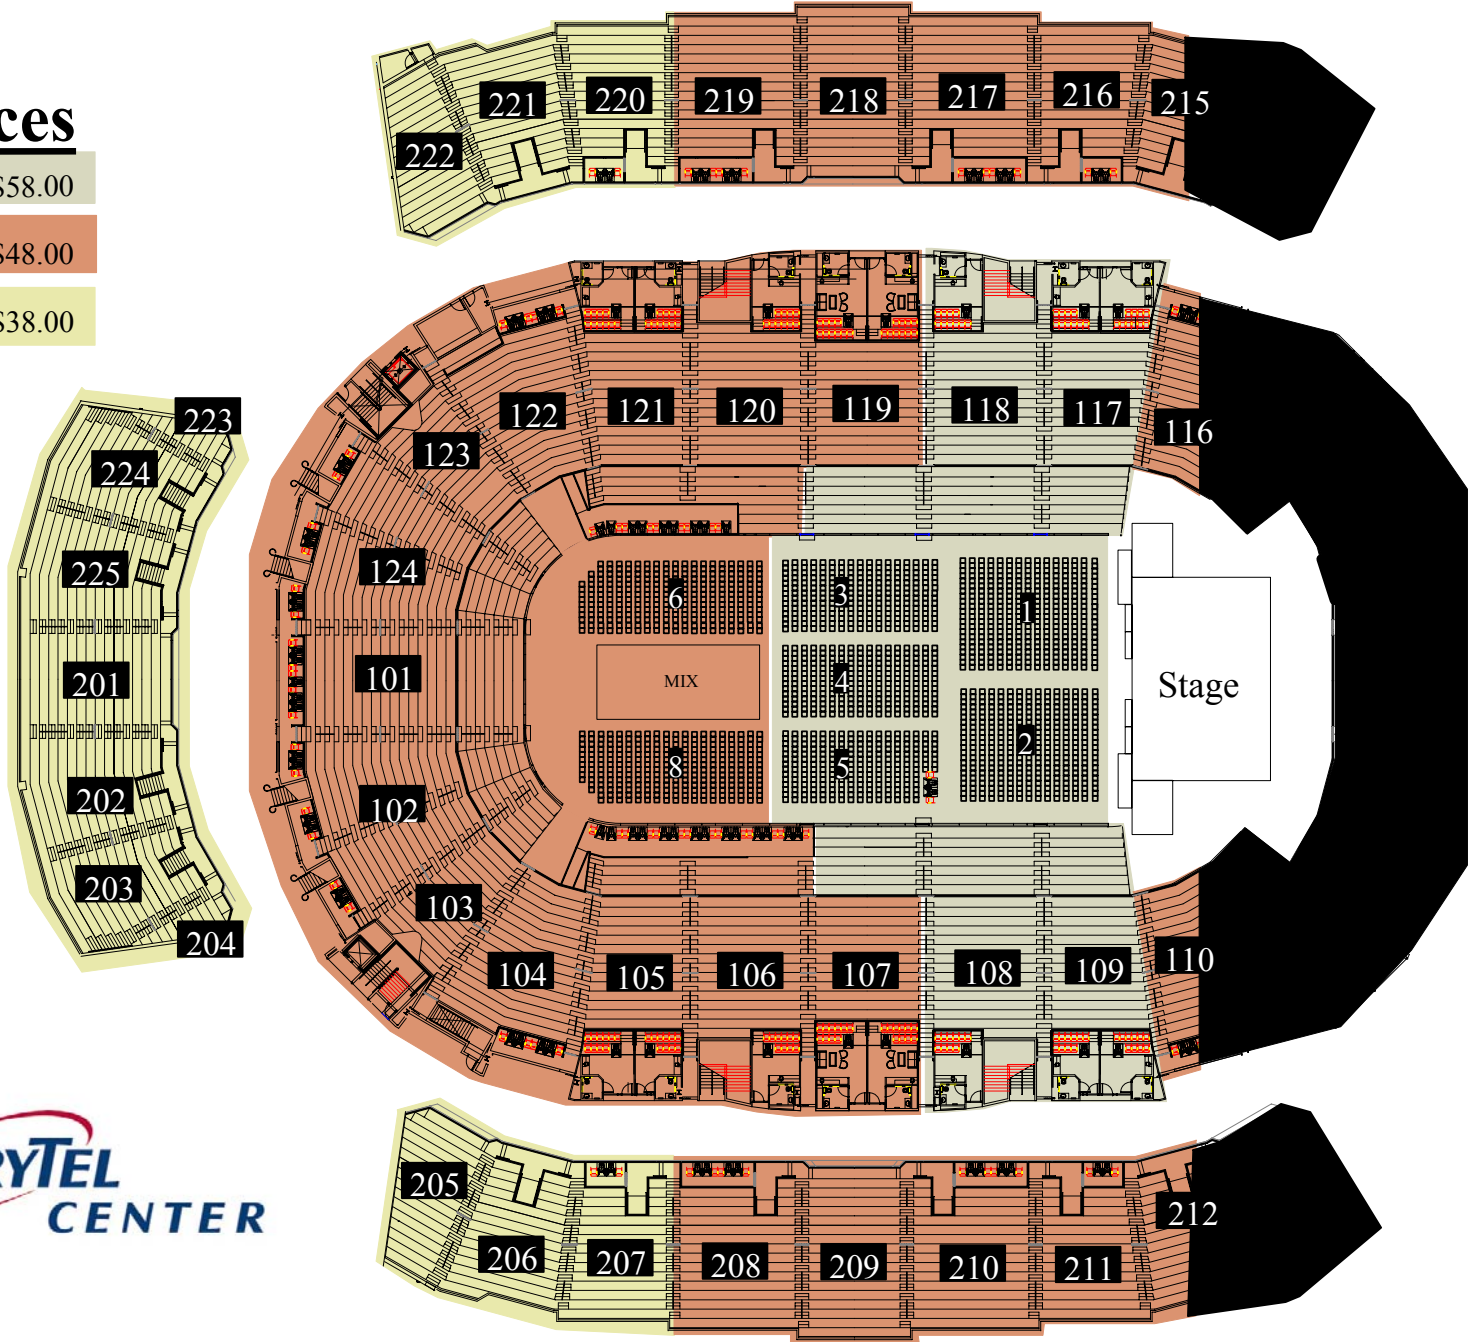

Trans Siberian Orchestra

December 18, 2009

8:00 PM

Prices

P1	\$58.00
P2	\$48.00
P3	\$38.00

CENTURYTEL
CENTER

* Seating diagram subject to change without notice.