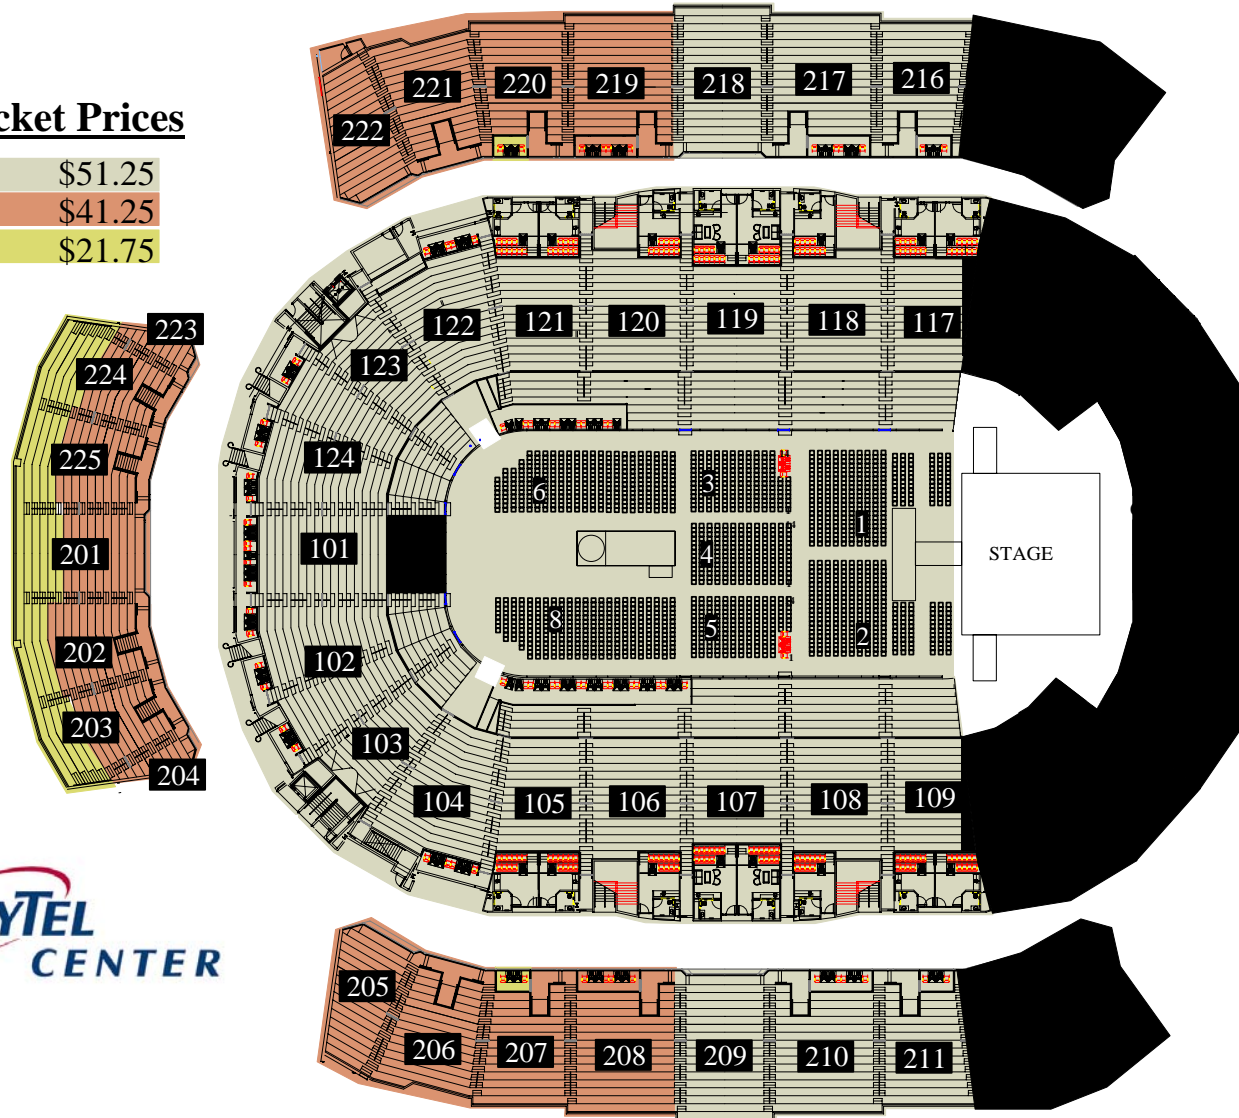

Taylor Swift September 10, 2009

Ticket Prices

P1	\$51.25
P2	\$41.25
P3	\$21.75

CENTURYTEL
CENTER

*Seating diagram subject to change.